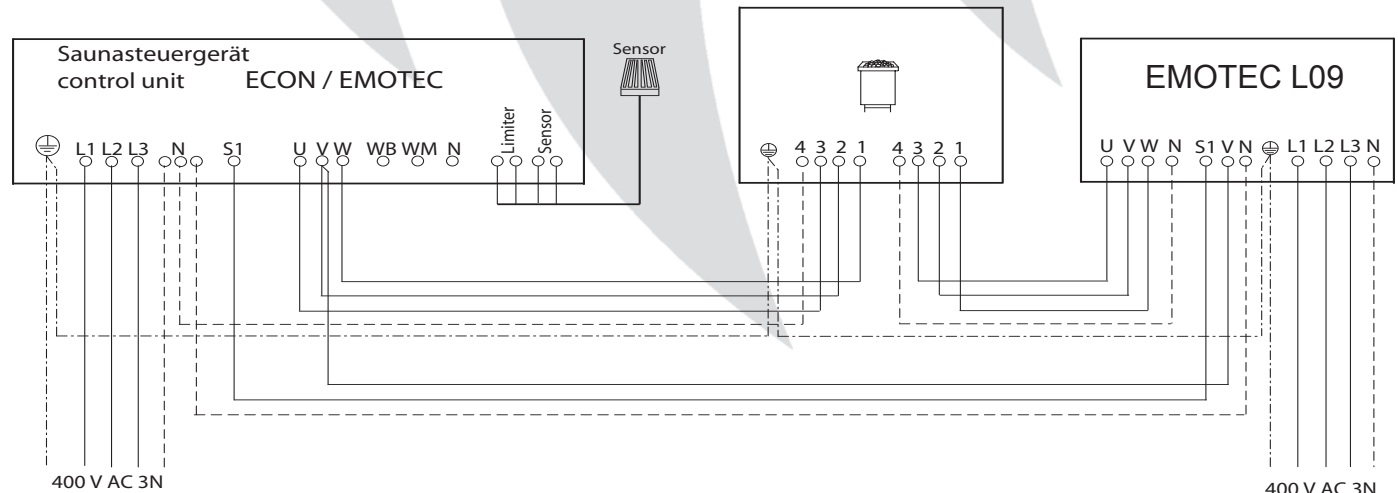

To combine with sauna control units of the Emotec line.

Only to combine with 2 circuit-wiring sauna stoves. (max. 2 x 9 kW).

## Installation scheme

### without vaporizer

CE IP x4   
 MADE IN GERMANY

## Connection scheme

Subject to technical modifications