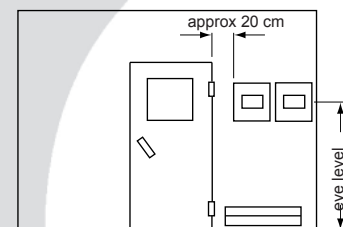

with max. 3 kW vaporizer