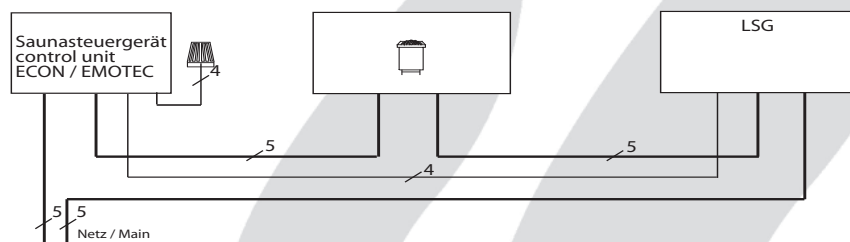

Installation scheme

without vaporizer

CE IP x4
MADE IN GERMANY