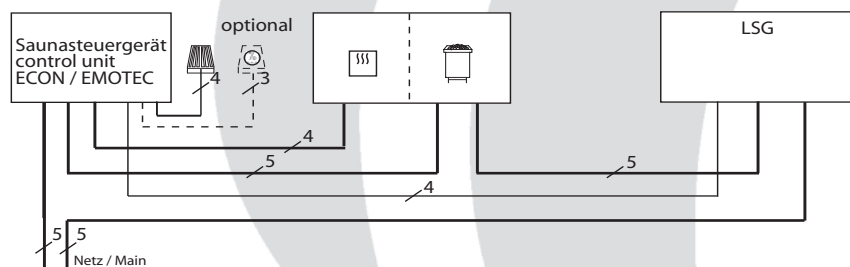

with max. 3 kW vaporizer